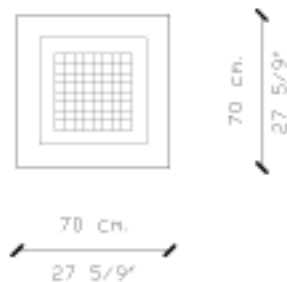

Harvard Game Table

Versatile table for Chess/Backgammon with reversible board and english green cloth for cards and table games.

» Characteristics

Solid cherry wood structure. Cover with marquetry elaborated handmadely with roots of selected wood. Polyurethane clear walnut polish applied in ressurized thermo-cabin. Easy armed table. Resistant packaging included

Dimensions

27 5/9" x 29 1/2" x 27 5/9"

» (W x H x D).

PLANTA
TOP

VISTA FRENTE
FRONT VIEW

VISTA LATERAL
SIDE VIEW