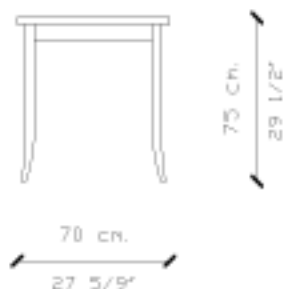

Harvard Game Table

Versatile table for Chess/Backgammon with reversible board and english green cloth for cards and table games.

» Characteristics

Solid cherry wood structure. Cover with marquetry elaborated handmadely with roots of selected wood. Polyurethane clear walnut polish applied in ressurized thermo-cabin. Easy armed table. Resistant packaging included

Dimensions

27 5/9" x 29 1/2" x 27 5/9"

» (W x H x D).

PLANTA
TOP

VISTA FRENTE
FRONT VIEW

VISTA LATERAL
SIDE VIEW