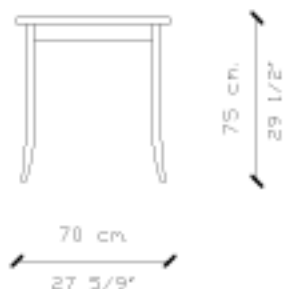

Dimensions

27 5/9" x 29 1/2" x 27 5/9"

» (W x H x D).

PLANTA
TOP

VISTA FRENTE
FRONT VIEW

VISTA LATERAL
SIDE VIEW