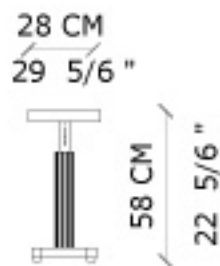

Regulable small table

A lateral table with handmade details.

» Characteristics

Lateral table that is adjustable in height. Cherry wood structure and cover. Polyurethane polish applied in pressurized thermo-cabin optional. Minimum height 58 cm. ./ 22 5/6". Maximum height 78 cm. / 30 5/7".

» Measures

28 x 58 x 28 cm. /
11" x 22 5/6" x 11"
(W x H x D).

PLANTA
TOP

VISTA FRENTE
VIEW FRONT

VISTA LATERAL
VIEW SIDE