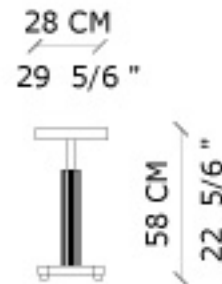

Regulable small table

A lateral table with handmade details.

» Characteristics

Lateral table that is adjustable in height. Cherry wood structure and cover. Polyurethane polish applied in pressurized thermo-cabin optional. Minimum height 58 cm. ./ 22 5/6". Maximum height 78 cm. / 30 5/7".

» Measures

28 x 58 x 28 cm. /
11" x 22 5/6" x 11"
(W x H x D).

PLANTA
TOP

VISTA FRENTE
VIEW FRONT

VISTA LATERAL
VIEW SIDE