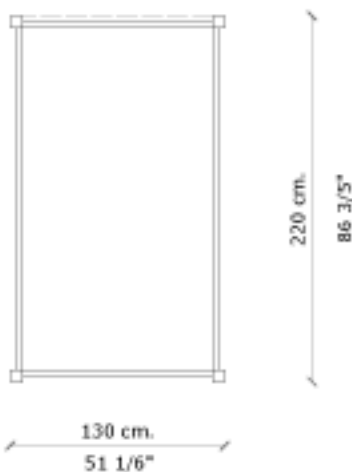

Cherry structure. Backs in genuine leather with cherry frame. Polyurethane polish applied in pressurized thermo-cabin optional.

» Measures

Cod. 3-0008-01: 130 x 220 x 120 cm.
 51 1/6" x 86 3/5" x 47 1/4" (A x P x H).

Cod. 3-0008-10: 196 x 220 x 120 cm.
 77 1/6" x 86 3/5" x 47 1/4" (A x P x H).

PLANTA
TOP

VISTA FRENTE
FRONT VIEW

VISTA LATERAL
SIDE VIEW