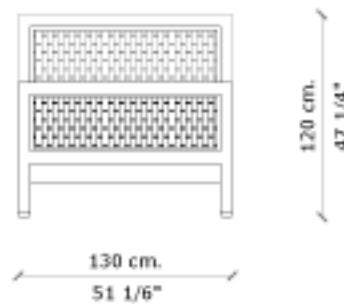

Pampa bed

*An unique and original model.
 A laborious handmade work carried out on braided leathers, creating an exclusive and regional line. This line also offers night tables and dresser.*

» Characteristics

Cherry structure. Backs in genuine leather with cherry frame. Polyurethane polish applied in pressurized thermo-cabin optional.

» Measures

Cod. 3-0008-01: 130 x 220 x 120 cm.
 51 1/6" x 86 3/5" x 47 1/4" (A x P x H).

Cod. 3-0008-10: 196 x 220 x 120 cm.
 77 1/6" x 86 3/5" x 47 1/4" (A x P x H).

PLANTA
TOP

VISTA FRENTE
FRONT VIEW

VISTA LATERAL
SIDE VIEW