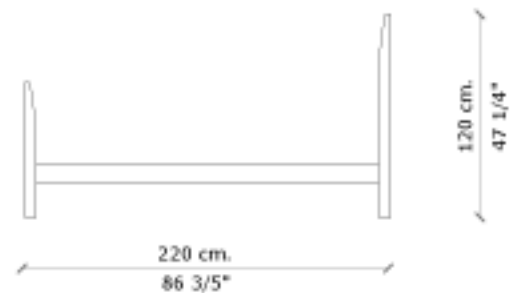

Cherry structure. Backs in genuine leather with cherry frame. Polyurethane polish applied in pressurized thermo-cabin optional.

» Measures

Cod. 3-0008-01: 130 x 220 x 120 cm.
 51 1/6" x 86 3/5" x 47 1/4" (A x P x H).

Cod. 3-0008-10: 196 x 220 x 120 cm.
 77 1/6" x 86 3/5" x 47 1/4" (A x P x H).

PLANTA
TOP

VISTA FRENTE
FRONT VIEW

VISTA LATERAL
SIDE VIEW