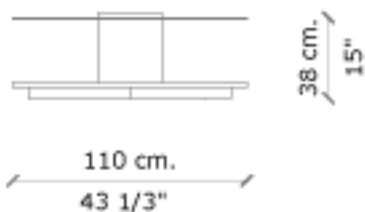

## Aria Middle Table

*A middle table with a simple and modern geometric design.*

» **Characteristics**

Glass cover 10 mm, with rounded corners. Marble travertine structure sealed and refined.

» **Dimensions**

43 1/3" x 15" x 43 1/3"  
(W x H x D).

PLANTA  
TOP

VISTA FRENTE  
FRONT VIEW

VISTA LATERAL  
SIDE VIEW