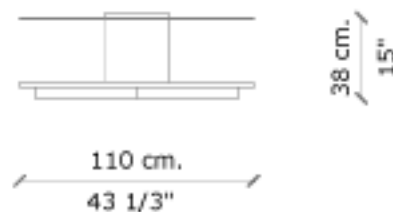

## Aria Middle Table

*A middle table with a simple and modern geometric design.*

» **Characteristics**

Glass cover 10 mm, with rounded corners. Marble travertine structure sealed and refined.

» **Dimensions**

43 1/3" x 15" x 43 1/3"  
(W x H x D).

PLANTA  
TOP

VISTA FRENTE  
FRONT VIEW

VISTA LATERAL  
SIDE VIEW