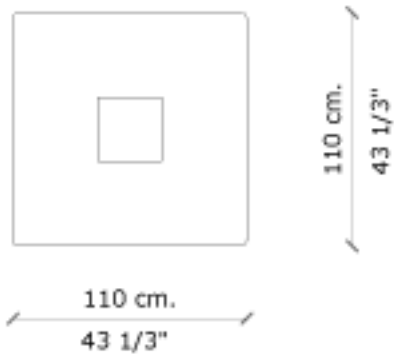

## Aria Middle Table

*A middle table with a simple and modern geometric design.*

» **Characteristics**

Glass cover 10 mm, with rounded corners. Marble travertine structure sealed and refined.

» **Dimensions**

43 1/3" x 15" x 43 1/3"  
(W x H x D).

PLANTA  
TOP

VISTA FRENTE  
FRONT VIEW

VISTA LATERAL  
SIDE VIEW