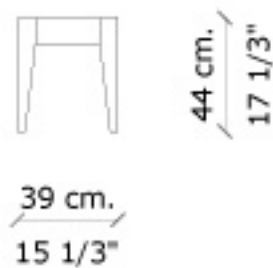

Max bench

An ideal bench for the bedroom or living room.

» Characteristics

Wooden structure.
Seat and supports upholstered in leather to election.

» Measures

130 x 39 x 44 cm.
51 1/6" x 15 1/3" x 17 1/3"
(W x D x H).

PLANTA
TOP

VISTA FRENTE
VIEW FRONT

VISTA LATERAL
VIEW SIDE