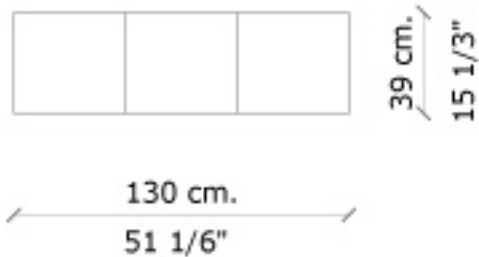

Max bench

An ideal bench for the bedroom or living room.

» Characteristics

Wooden structure.
Seat and supports upholstered in leather to election.

» Measures

130 x 39 x 44 cm.
51 1/6" x 15 1/3" x 17 1/3"
(W x D x H).

PLANTA
TOP

VISTA FRENTE
VIEW FRONT

VISTA LATERAL
VIEW SIDE