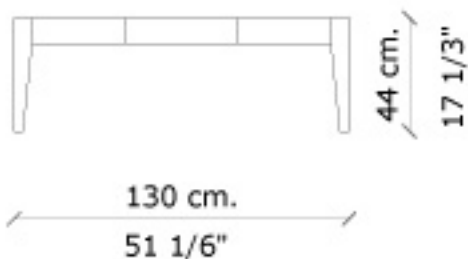

Max bench

An ideal bench for the bedroom or living room.

» Characteristics

Wooden structure.
Seat and supports upholstered in leather to election.

» Measures

130 x 39 x 44 cm.
51 1/6" x 15 1/3" x 17 1/3"
(W x D x H).

PLANTA
TOP

VISTA FRENTE
VIEW FRONT

VISTA LATERAL
VIEW SIDE